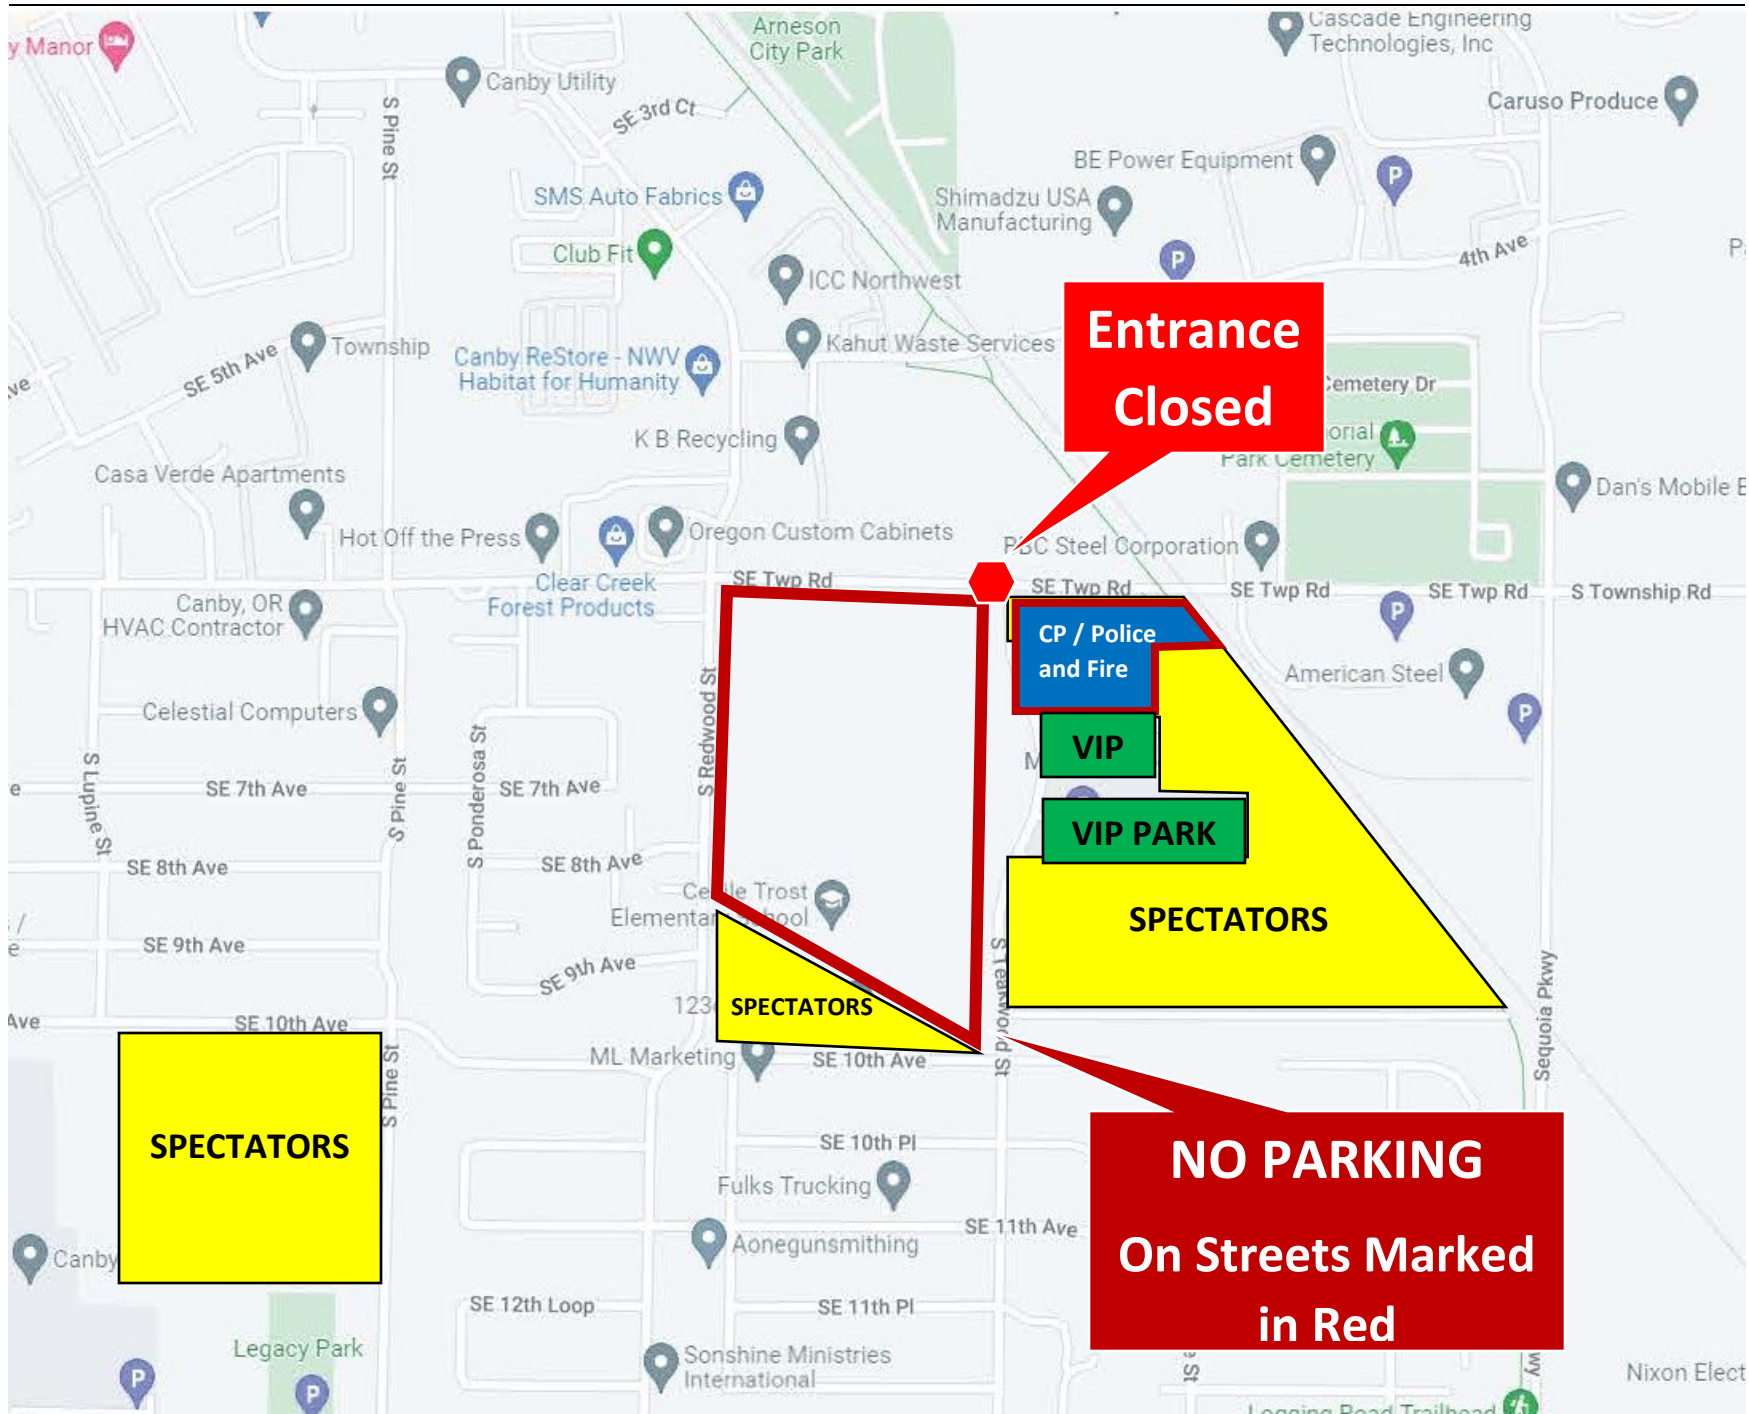

2023 CANBY COMMUNITY FIREWORKS MAP

**Entrance
Closed**

**CP / Police
and Fire**

VIP

VIP PARK

SPECTATORS

SPECTATORS

SPECTATORS

**NO PARKING
On Streets Marked
in Red**